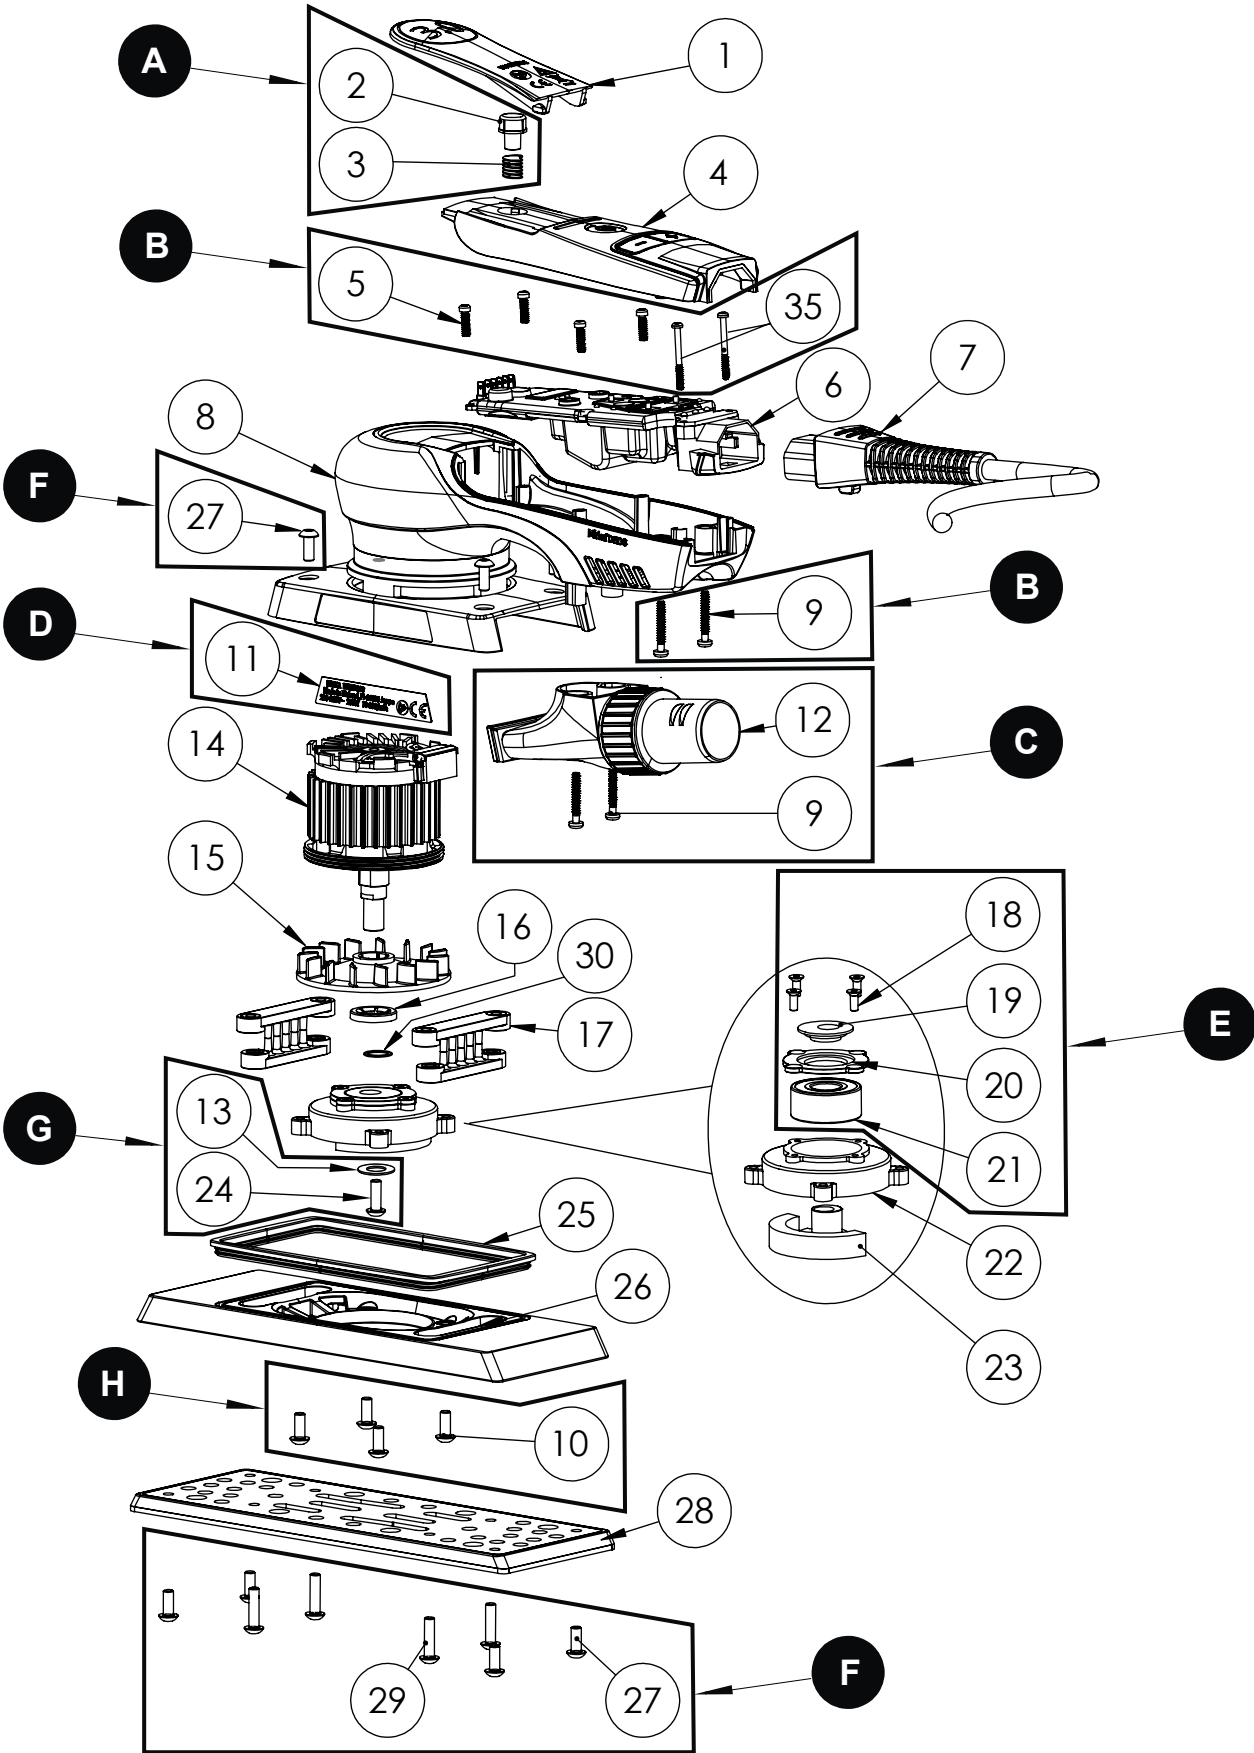

# Exploded view of DEOS 70 x 198 mm & 81 x 133 mm (220–240 V)

Updated 13.10.2017

## DEOS Spare part kits (220-240V)

Electrical tool must be serviced by a qualified repair person and in accordance with national requirements.

**Note!** Repairs done by non-authorized repairer will breach the Mirka warranty

1) Tightening torque 0,6 Nm

2) Tightening torque 1,4 Nm

3) Tightening torque 1,5 Nm

Separate spare parts on next page

4) Tightening torque 25 Nm

\* Spare parts only available to authorized repairers.